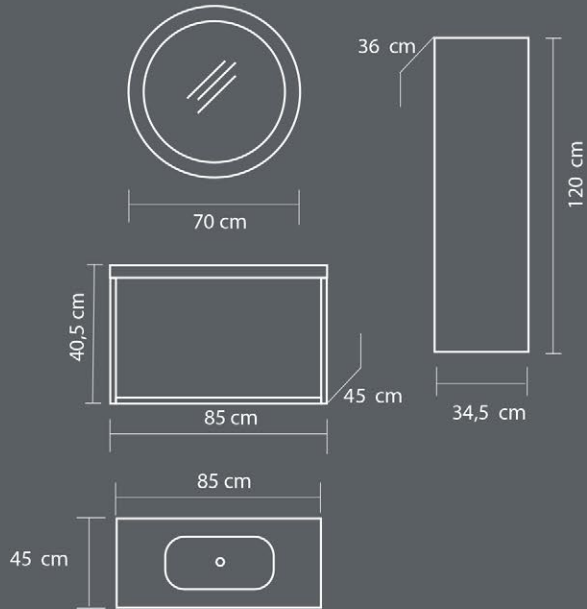

#### Seramik Lavabo

Ceramic Sink

Yavaş Kapanır Kapak ve Çekmece

Slowly Closes Covers and Drawers

unique collection 8

enova

more