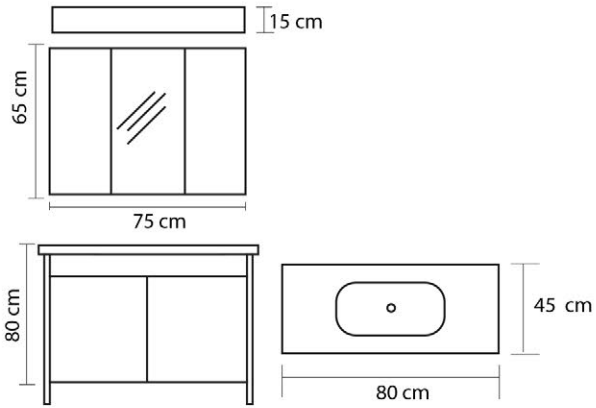

Gövde ve Kapaklar

Body and Cover

MDF High Gloss

MDF High Gloss

Seramik Lavabo

Ceramic Sink

enova

tiny