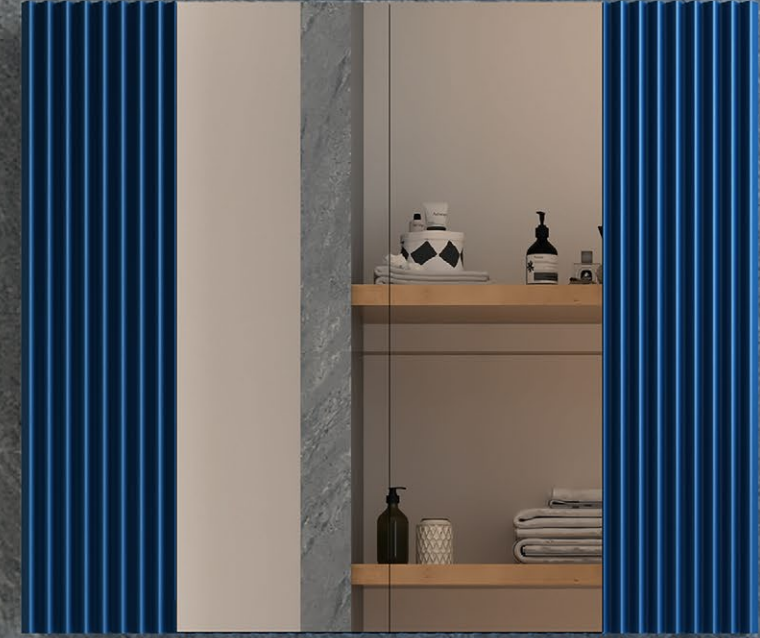

enova

senfony

Ürün Özellikleri / Product Features

Gövde ve Kapaklar

Body and Cover

Lake MDF

Lacquer MDF

Seramik Lavabo

Ceramic Sink

Yavaş Kapanır Kapak ve Çekmece

Slowly Closes Covers and Drawers